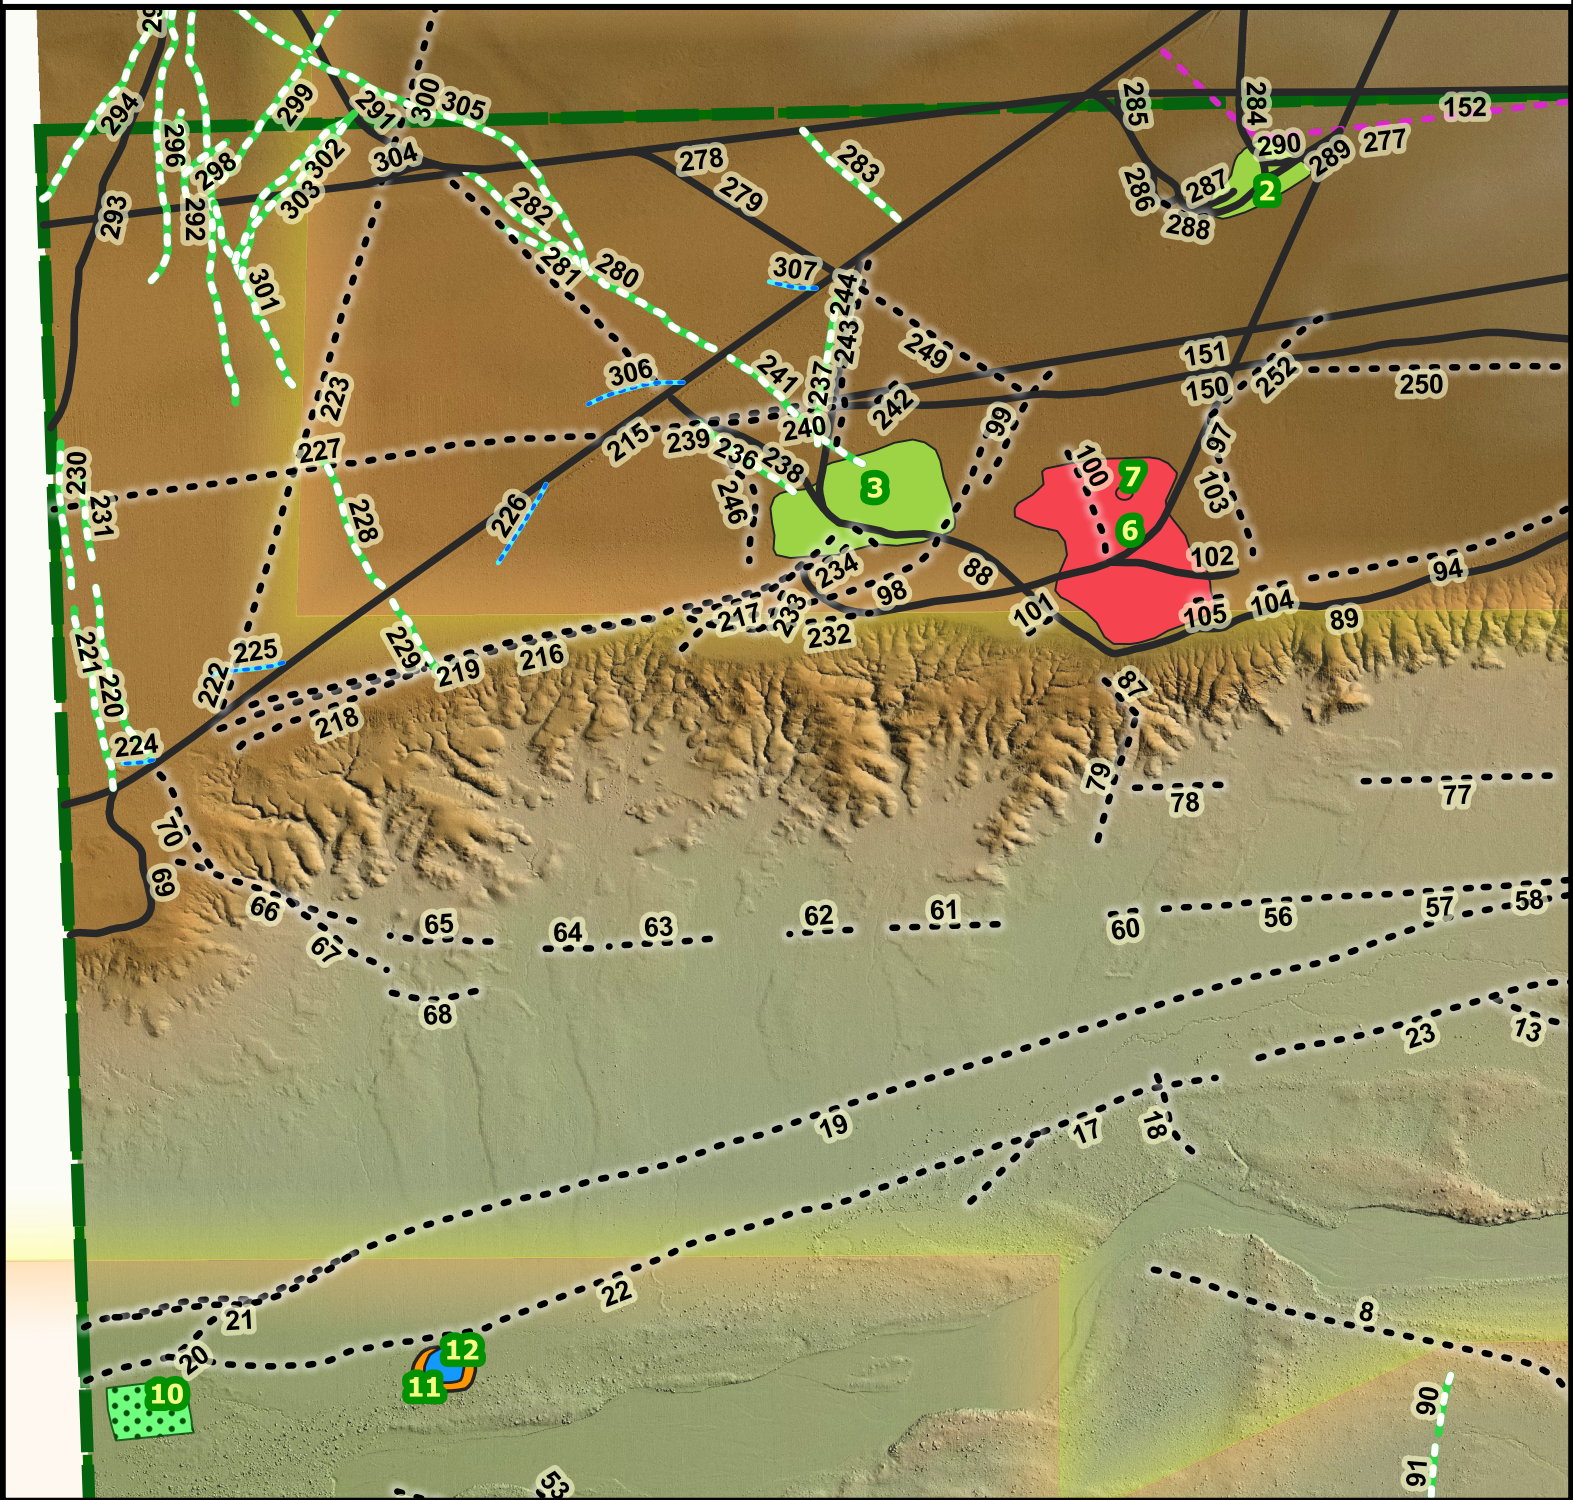

Map Sheet 1

Map and Data
Created by:
Richard Friedman
August 2018
for:

Archaeology Southwest

100 0 100 200 300 400 m

Scale in Meters

Map Sheet 1 Feature Listing

Feature Number	Legend Group	Type	Comments
8	Old Road, Two Track, or Trail	Old Two Track	Old Two Track
13	Old Road, Two Track, or Trail	Old Two Track	Old Two Track
17	Old Road, Two Track, or Trail	Old Two Track	Probable Old Abandoned Two Track or Stock/Game Trail
18	Old Road, Two Track, or Trail	Old Two Track	Probable Old Abandoned Two Track
19	Old Road, Two Track, or Trail	Old Two Track	Old Abandoned Two Track
20	Old Road, Two Track, or Trail	Old Two Track	Old Abandoned Two Track
21	Old Road, Two Track, or Trail	Old Two Track	Old Abandoned Two Track
22	Old Road, Two Track, or Trail	Old Two Track	Old Abandoned Two Track - Deeply incised in some areas
23	Old Road, Two Track, or Trail	Old Two Track	Probable Old Abandoned Two Track
53	Old Road, Two Track, or Trail	Old Two Track	Old Two Track
54	Old Road, Two Track, or Trail	Old Two Track	Probable Old Abandoned Two Track or Stock/Game Trail
56	Old Road, Two Track, or Trail	Old Two Track	Old Abandoned Two Track
57	Old Road, Two Track, or Trail	Old Two Track	Old Abandoned Two Track
58	Old Road, Two Track, or Trail	Old Two Track	Old Abandoned Two Track
60	Old Road, Two Track, or Trail	Old Two Track	Old Abandoned Two Track
61	Old Road, Two Track, or Trail	Old Two Track	Old Abandoned Two Track
62	Old Road, Two Track, or Trail	Old Two Track	Old Abandoned Two Track
63	Old Road, Two Track, or Trail	Old Two Track	Old Abandoned Two Track
64	Old Road, Two Track, or Trail	Old Two Track	Old Abandoned Two Track
65	Old Road, Two Track, or Trail	Old Two Track	Old Abandoned Two Track
66	Old Road, Two Track, or Trail	Old Two Track	Old Abandoned Two Track
67	Old Road, Two Track, or Trail	Old Two Track	Old Abandoned Two Track
68	Old Road, Two Track, or Trail	Old Two Track	Old Abandoned Two Track
69	Road or Two Track	Two Track	Two Track
70	Old Road, Two Track, or Trail	Old Two Track	Probable Old Abandoned Two Track or Stock/Game Trail
77	Old Road, Two Track, or Trail	Old Two Track	Old Abandoned Two Track
78	Old Road, Two Track, or Trail	Old Two Track	Probable Old Abandoned Two Track
79	Old Road, Two Track, or Trail	Old Two Track	Probable Old Abandoned Two Track
87	Old Road, Two Track, or Trail	Old Two Track	Old Abandoned Two Track
88	Road or Two Track	Two Track	Two Track
89	Road or Two Track	Two Track	Two Track
90	Stock, Game, Hiking, or Horse Trail	Stock/Game Trail	Possible Old Stock/Game Trail - very narrow and faint
91	Stock, Game, Hiking, or Horse Trail	Stock/Game Trail	Possible Old Stock/Game Trail - very narrow and faint
94	Old Road, Two Track, or Trail	Old Two Track	Old Abandoned Two Track
97	Road or Two Track	Two Track	Two Track
98	Old Road, Two Track, or Trail	Old Two Track	Probable Old Abandoned Two Track or Stock/Game Trail - Very Narrow
99	Old Road, Two Track, or Trail	Old Two Track	Probable Old Stock/Game Trail
100	Old Road, Two Track, or Trail	Old Two Track	Old Abandoned Two Track
101	Old Road, Two Track, or Trail	Old Two Track	Old Abandoned Two Track
102	Road or Two Track	Two Track	Two Track
103	Old Road, Two Track, or Trail	Old Two Track	Old Abandoned Two Track
104	Old Road, Two Track, or Trail	Old Two Track	Old Abandoned Two Track
105	Old Road, Two Track, or Trail	Old Two Track	Old Abandoned Two Track
150	Road or Two Track	Two Track	Two Track
151	Road or Two Track	Two Track	Two Track
152	Road or Two Track	Two Track	Two Track
215	Road or Two Track	Maintained Road	Maintained Road - County Road 7950