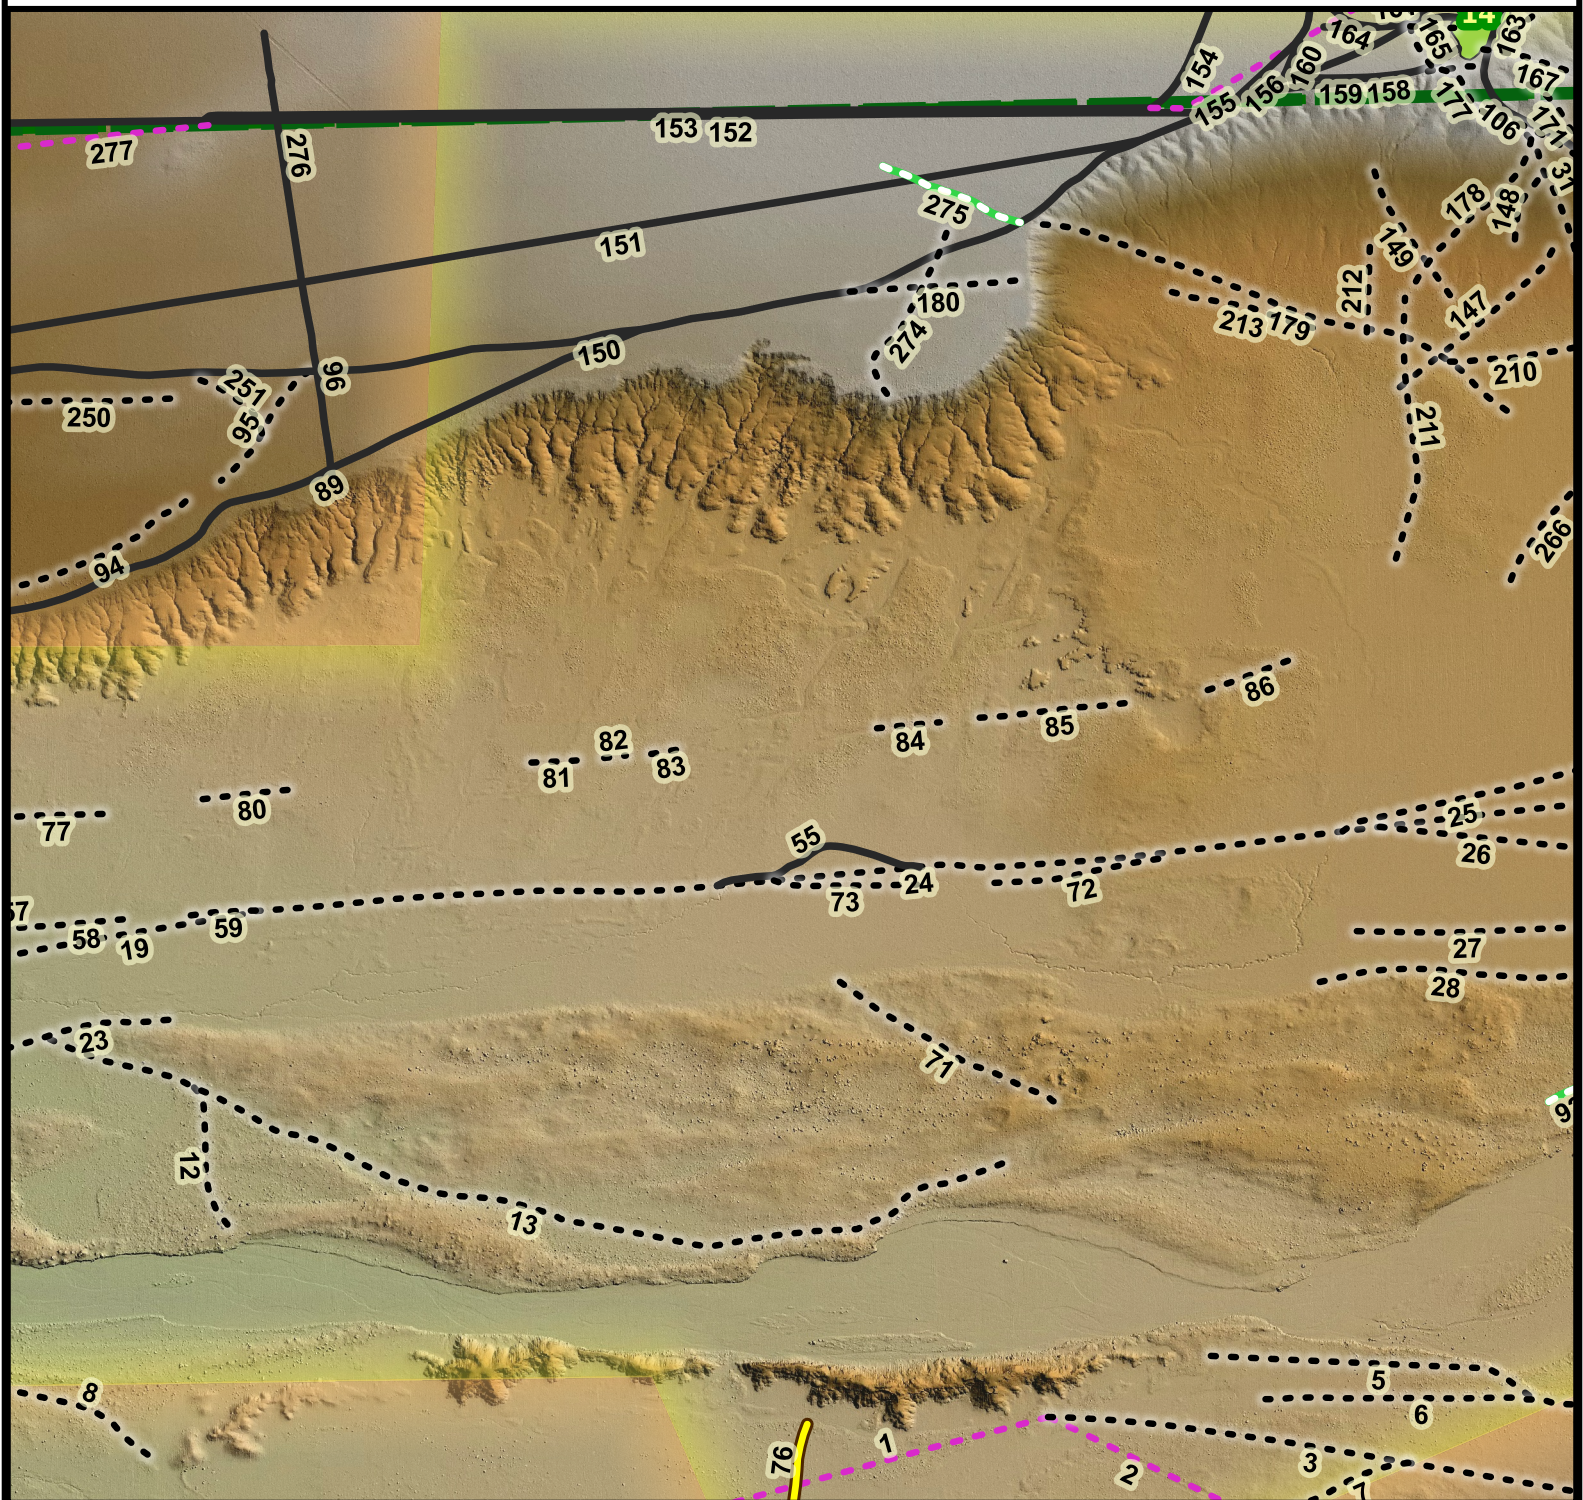

Map Sheet 2

Map and Data
Created by:
Richard Friedman
August 2018
for:

100 0 100 200 300 400 m

Scale in Meters

Archaeology Southwest

Map Sheet 2 Feature Listing

Feature Number	Legend Group	Type	Comments
1	Pipeline, Pipeline Road	Pipeline Road	Pipeline Road
2	Pipeline, Pipeline Road	Pipeline Road	Pipeline Road
3	Old Road, Two Track, or Trail	Old Two Track	Old Two Track
5	Old Road, Two Track, or Trail	Old Two Track	Old Two Track
6	Old Road, Two Track, or Trail	Old Two Track	Old Abandoned Two Track
7	Old Road, Two Track, or Trail	Old Two Track	Old Two Track
8	Old Road, Two Track, or Trail	Old Two Track	Old Two Track
12	Old Road, Two Track, or Trail	Old Two Track	Old Two Track
13	Old Road, Two Track, or Trail	Old Two Track	Old Two Track
19	Old Road, Two Track, or Trail	Old Two Track	Old Abandoned Two Track
23	Old Road, Two Track, or Trail	Old Two Track	Probable Old Abandoned Two Track
24	Old Road, Two Track, or Trail	Old Two Track	Old Abandoned Two Track - Deeply incised in some areas
25	Old Road, Two Track, or Trail	Old Two Track	Old Abandoned Two Track
26	Old Road, Two Track, or Trail	Old Two Track	Probable Old Abandoned Two Track
27	Old Road, Two Track, or Trail	Old Two Track	Probable Old Abandoned Two Track
28	Old Road, Two Track, or Trail	Old Two Track	Probable Old Abandoned Two Track
31	Old Road, Two Track, or Trail	Old Two Track	Old Abandoned Two Track
55	Road or Two Track	Two Track	Two Track
57	Old Road, Two Track, or Trail	Old Two Track	Old Abandoned Two Track
58	Old Road, Two Track, or Trail	Old Two Track	Old Abandoned Two Track
59	Old Road, Two Track, or Trail	Old Two Track	Old Abandoned Two Track
71	Old Road, Two Track, or Trail	Old Two Track	Probable Old Abandoned Two Track or Stock/Game Trail
72	Old Road, Two Track, or Trail	Old Two Track	Probable Old Abandoned Two Track
73	Old Road, Two Track, or Trail	Old Two Track	Probable Old Abandoned Two Track
76	Possible Chaco Road	Possible Chaco Road	Possible Chaco Road - Unknown Origen - 7-10 m wide
77	Old Road, Two Track, or Trail	Old Two Track	Old Abandoned Two Track
80	Old Road, Two Track, or Trail	Old Two Track	Probable Old Abandoned Two Track
81	Old Road, Two Track, or Trail	Old Two Track	Probable Old Abandoned Two Track
82	Old Road, Two Track, or Trail	Old Two Track	Probable Old Abandoned Two Track
83	Old Road, Two Track, or Trail	Old Two Track	Probable Old Abandoned Two Track
84	Old Road, Two Track, or Trail	Old Two Track	Probable Old Abandoned Two Track
85	Old Road, Two Track, or Trail	Old Two Track	Probable Old Abandoned Two Track
86	Old Road, Two Track, or Trail	Old Two Track	Old Abandoned Two Track
89	Road or Two Track	Two Track	Two Track
92	Stock, Game, Hiking, or Horse Trail	Stock/Game Trail	Possible Old Stock/Game Trail - very narrow and faint
94	Old Road, Two Track, or Trail	Old Two Track	Old Abandoned Two Track
95	Old Road, Two Track, or Trail	Old Two Track	Old Abandoned Two Track
96	Road or Two Track	Two Track	Two Track
97	Road or Two Track	Two Track	Two Track
106	Road or Two Track	Two Track	Two Track
147	Old Road, Two Track, or Trail	Old Two Track	Old Abandoned Two Track
148	Old Road, Two Track, or Trail	Old Two Track	Probable Old Abandoned Two Track
149	Old Road, Two Track, or Trail	Old Two Track	Probable Old Abandoned Two Track - Erosional Entrenchment
150	Road or Two Track	Two Track	Two Track
151	Road or Two Track	Two Track	Two Track
152	Road or Two Track	Two Track	Two Track
153	Road or Two Track	Two Track	Two Track - Probable Pipeline Road