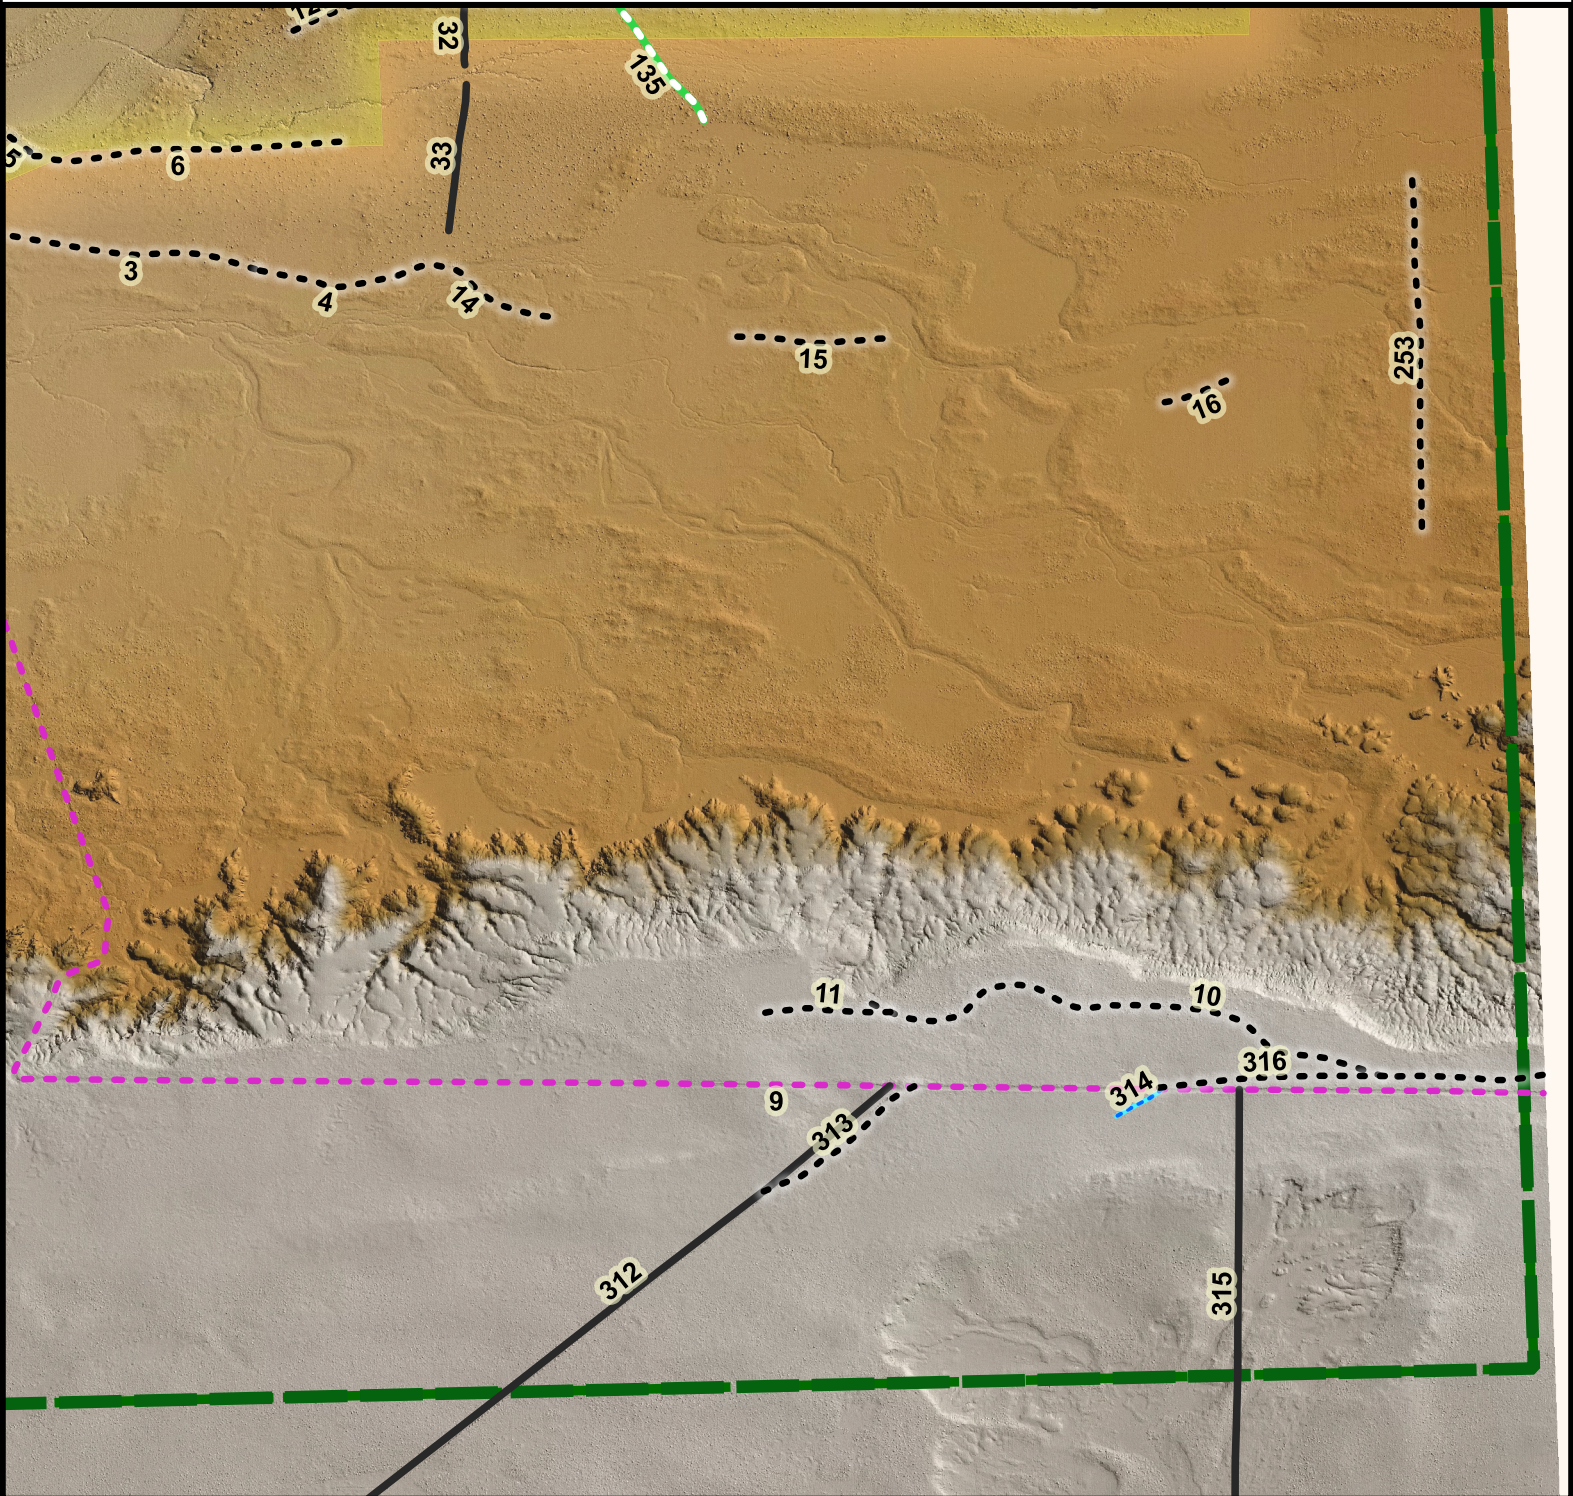

Map Sheet 6

Map and Data
Created by:
Richard Friedman
August 2018
for:

100 0 100 200 300 400 m

Scale in Meters

Archaeology Southwest

Map Sheet 6 Feature Listing

Feature Number	Legend Group	Type	Comments
3	Old Road, Two Track, or Trail	Old Two Track	Old Two Track
4	Old Road, Two Track, or Trail	Old Two Track	Old Two Track
5	Old Road, Two Track, or Trail	Old Two Track	Old Two Track
6	Old Road, Two Track, or Trail	Old Two Track	Old Abandoned Two Track
9	Pipeline, Pipeline Road	Pipeline Road	Pipeline Road
10	Old Road, Two Track, or Trail	Old Two Track	Old Two Track
11	Old Road, Two Track, or Trail	Old Two Track	Old Two Track
14	Old Road, Two Track, or Trail	Old Two Track	Old Abandoned Two Track
15	Old Road, Two Track, or Trail	Old Two Track	Old Abandoned Two Track
16	Old Road, Two Track, or Trail	Old Two Track	Probable Old Abandoned Two Track
32	Road or Two Track	Two Track	Two Track
33	Road or Two Track	Two Track	Two Track
128	Old Road, Two Track, or Trail	Old Two Track	Old Abandoned Two Track
135	Stock, Game, Hiking, or Horse Trail	Stock/Game Trail	Stock/Game Trail - Possible Old Abandoned Two Track
253	Old Road, Two Track, or Trail	Old Two Track	Probable Old Abandoned Two Track
254	Linear Feature of Unknown Origin - 10m	Unknown Linear Feature	Broad (10m) Linear Cut in Sand Dune - Unknown Origin
312	Road or Two Track	Road	Road - Shows Signs of Maintenance
313	Old Road, Two Track, or Trail	Old Two Track	Old Two Track
314	Drainage Ditch	Drainage Ditch	Drainage Ditch
315	Road or Two Track	Two Track	Fence Line Road
316	Old Road, Two Track, or Trail	Old Two Track	Old Two Track