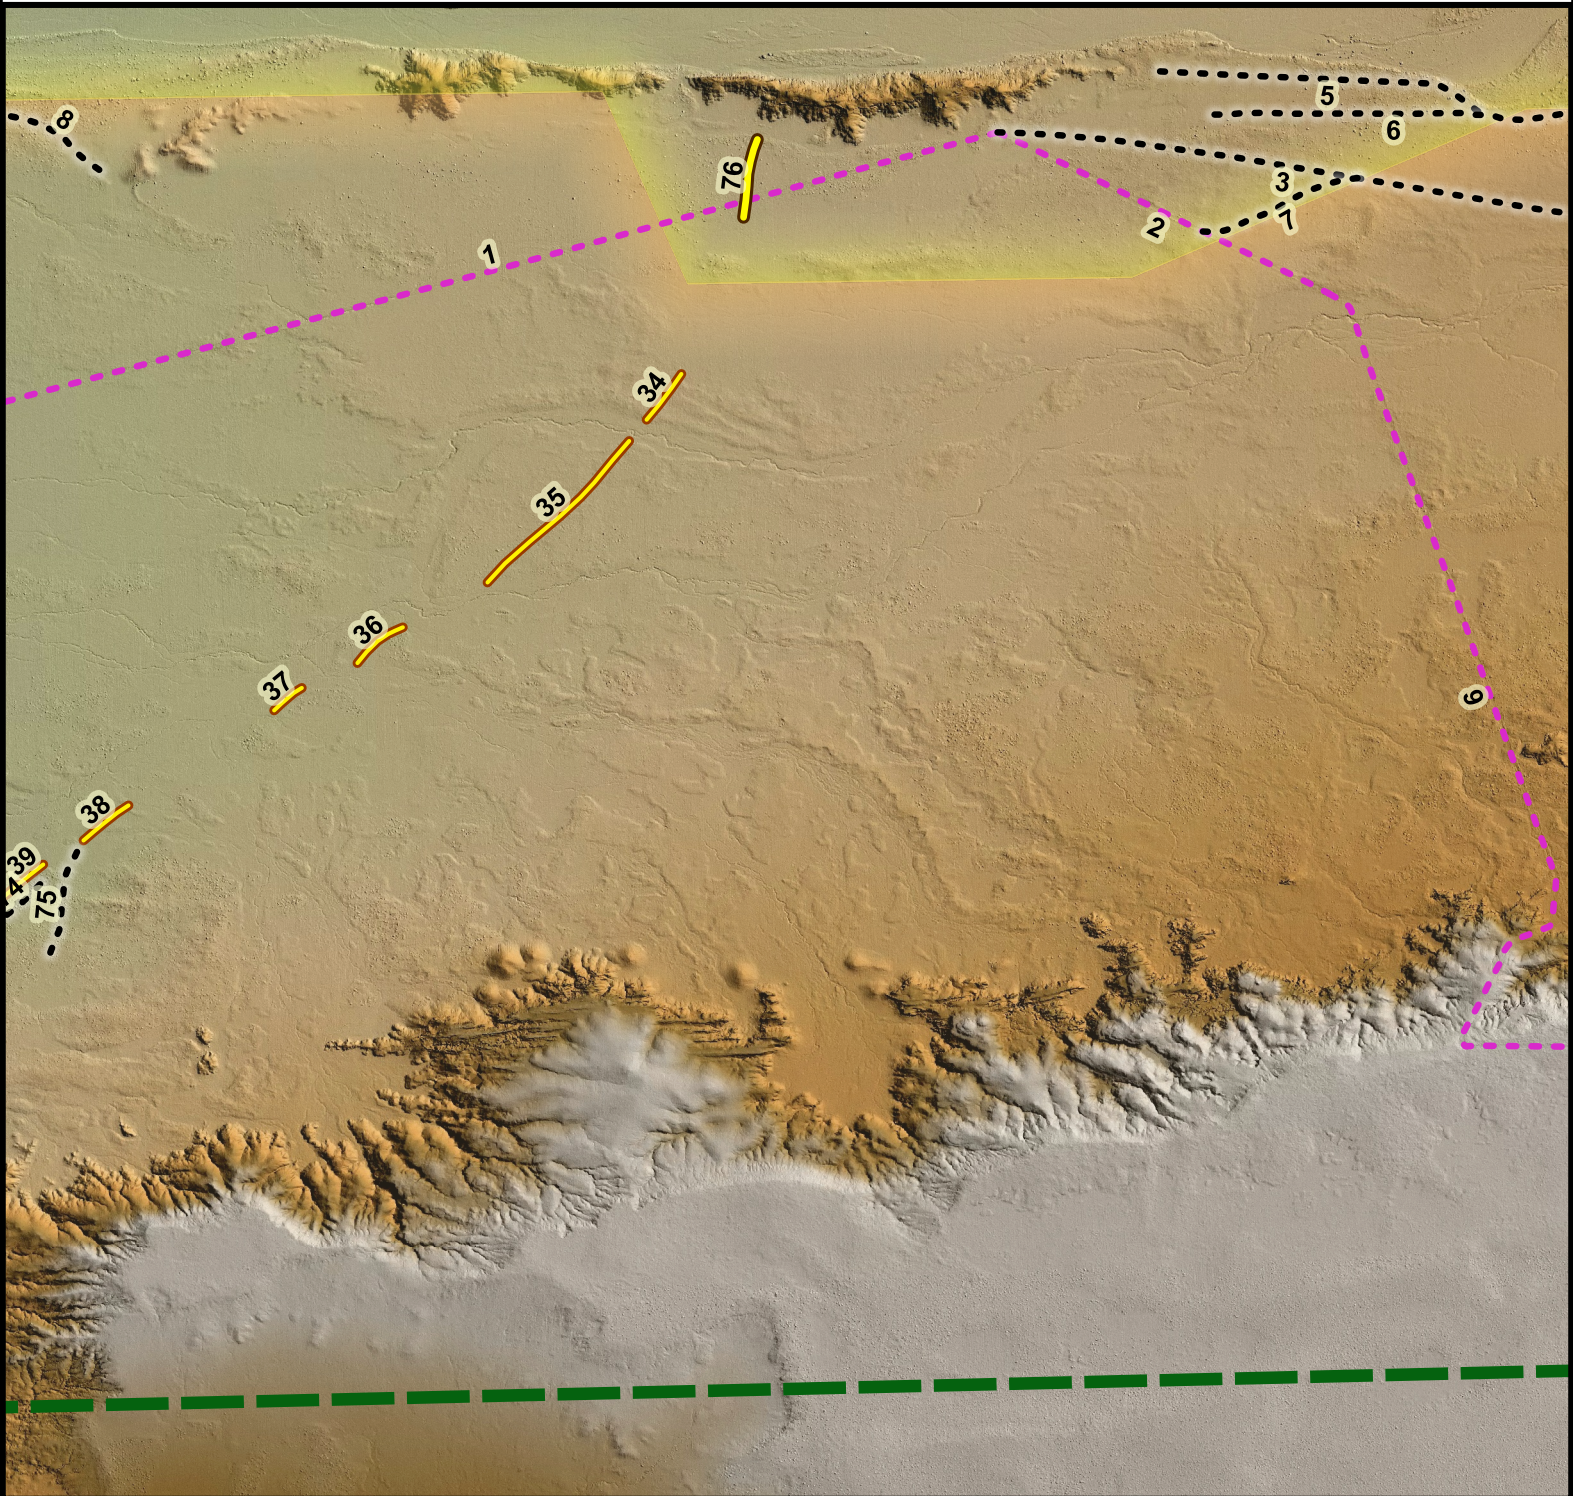

Map Sheet 5

Map and Data
Created by:
Richard Friedman
August 2018
for:

100 0 100 200 300 400 m

Scale in Meters

Archaeology Southwest

Map Sheet 5 Feature Listing

Feature Number	Legend Group	Type	Comments
1	Pipeline, Pipeline Road	Pipeline Road	Pipeline Road
2	Pipeline, Pipeline Road	Pipeline Road	Pipeline Road
3	Old Road, Two Track, or Trail	Old Two Track	Old Two Track
5	Old Road, Two Track, or Trail	Old Two Track	Old Two Track
6	Old Road, Two Track, or Trail	Old Two Track	Old Abandoned Two Track
7	Old Road, Two Track, or Trail	Old Two Track	Old Two Track
8	Old Road, Two Track, or Trail	Old Two Track	Old Two Track
9	Pipeline, Pipeline Road	Pipeline Road	Pipeline Road
34	Possible Chaco Road 7-9m - Vehicle Use	Possible Chaco Road	Possible Chacoan Road - also Probable Old Abandoned Two Track
35	Possible Chaco Road 7-9m - Vehicle Use	Possible Chaco Road	Possible Chacoan Road - also Probable Old Abandoned Two Track
36	Possible Chaco Road 7-9m - Vehicle Use	Possible Chaco Road	Possible Chacoan Road - also Probable Old Abandoned Two Track
37	Possible Chaco Road 7-9m - Vehicle Use	Possible Chaco Road	Possible Chacoan Road - also Probable Old Abandoned Two Track
38	Possible Chaco Road 7-9m - Vehicle Use	Possible Chaco Road	Possible Chacoan Road - also Probable Old Abandoned Two Track
39	Possible Chaco Road 7-9m - Vehicle Use	Possible Chaco Road	Possible Chacoan Road - also Probable Old Abandoned Two Track
74	Old Road, Two Track, or Trail	Old Two Track	Probable Old Abandoned Two Track or Stock/Game Trail
75	Old Road, Two Track, or Trail	Old Two Track	Probable Old Abandoned Two Track or Stock/Game Trail
76	Possible Chaco Road	Possible Chaco Road	Possible Chaco Road - Unknown Origen - 7-10 m wide
90	Stock, Game, Hiking, or Horse Trail	Stock/Game Trail	Possible Old Stock/Game Trail - very narrow and faint