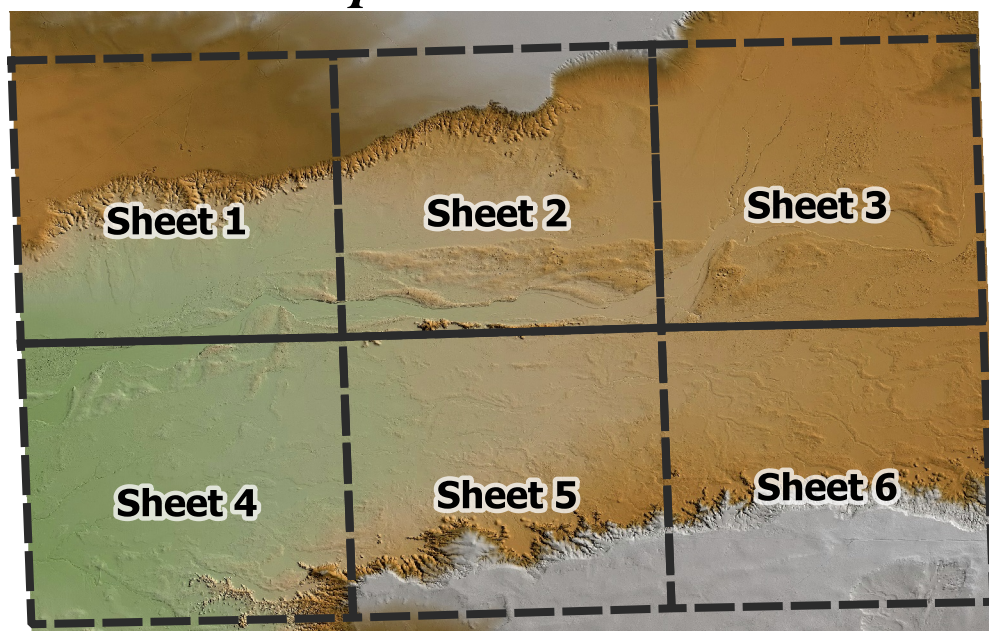

Cultural Feature Analysis of Lidar Data of the Bis sa'ani Great House Landscape Northeast of Chaco Culture National Historical Park

Report Index

Map Legend	Page 2
Area Feature Listing	Page 2
Map Sheet 1	Pages 3-6
Map Sheet 2	Pages 7-9
Map Sheet 3	Pages 10-13
Map Sheet 4	Pages 14-15
Map Sheet 5	Pages 16-17
Map Sheet 6	Pages 18-19

Map Sheet Index

Data and Report Created by:
Richard Friedman
Feb 2018
for:

General legend for all included maps

Map Legend

Linear Features

-  Drainage Ditch
-  Linear Feature of Unknown Origin - 10m
-  Narrow Linear Trace - Unknown Origin
-  Old Road, Two Track, or Trail
-  Pipeline, Pipeline Road
-  Road or Two Track
-  Stock, Game, Hiking, or Horse Trail
-  Possible Chaco Road
-  Possible Chaco Road 7-9m - Vehicle Use