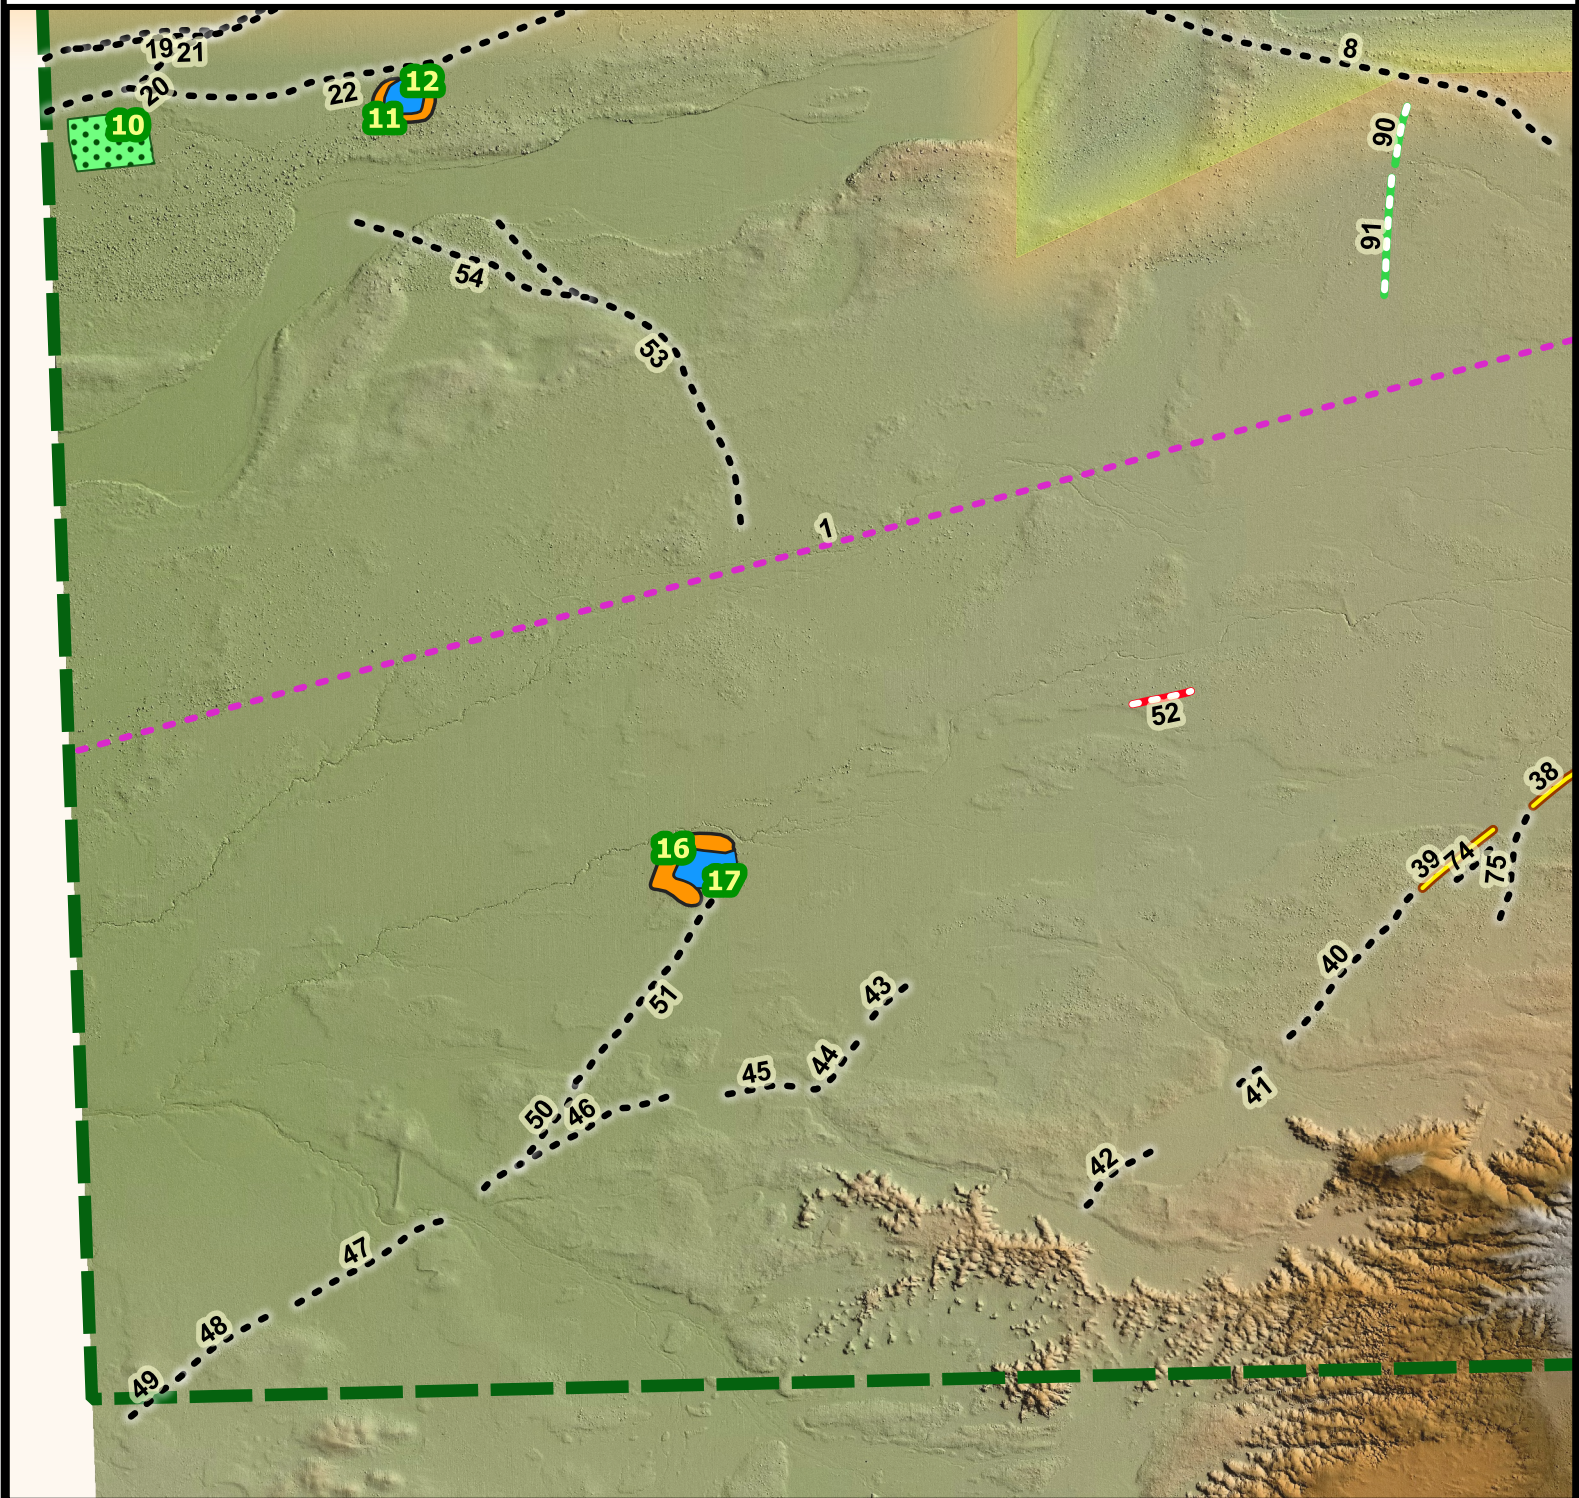

Map Sheet 4

Map and Data
Created by:
Richard Friedman
August 2018
for:

100 0 100 200 300 400 m

Scale in Meters

Archaeology Southwest

Map Sheet 4 Feature Listing

Feature Number	Legend Group	Type	Comments
1	Pipeline, Pipeline Road	Pipeline Road	Pipeline Road
8	Old Road, Two Track, or Trail	Old Two Track	Old Two Track
19	Old Road, Two Track, or Trail	Old Two Track	Old Abandoned Two Track
20	Old Road, Two Track, or Trail	Old Two Track	Old Abandoned Two Track
21	Old Road, Two Track, or Trail	Old Two Track	Old Abandoned Two Track
22	Old Road, Two Track, or Trail	Old Two Track	Old Abandoned Two Track - Deeply incised in some areas
38	Possible Chaco Road 7-9m - Vehicle Use	Possible Chaco Road	Possible Chacoan Road - also Probable Old Abandoned Two Track
39	Possible Chaco Road 7-9m - Vehicle Use	Possible Chaco Road	Possible Chacoan Road - also Probable Old Abandoned Two Track
40	Old Road, Two Track, or Trail	Old Two Track	Probable Old Abandoned Two Track
41	Old Road, Two Track, or Trail	Old Two Track	Probable Old Abandoned Two Track
42	Old Road, Two Track, or Trail	Old Two Track	Probable Old Abandoned Two Track
43	Old Road, Two Track, or Trail	Old Two Track	Probable Old Abandoned Two Track
44	Old Road, Two Track, or Trail	Old Two Track	Probable Old Abandoned Two Track
45	Old Road, Two Track, or Trail	Old Two Track	Probable Old Abandoned Two Track
46	Old Road, Two Track, or Trail	Old Two Track	Probable Old Abandoned Two Track
47	Old Road, Two Track, or Trail	Old Two Track	Probable Old Abandoned Two Track
48	Old Road, Two Track, or Trail	Old Two Track	Probable Old Abandoned Two Track
49	Old Road, Two Track, or Trail	Old Two Track	Probable Old Abandoned Two Track
50	Old Road, Two Track, or Trail	Old Two Track	Probable Old Abandoned Two Track or Stock/Game Trail
51	Old Road, Two Track, or Trail	Old Two Track	Probable Old Stock/Game Trail
52	Narrow Linear Trace - Unknown Origin	Unknown Linear Feature	Narrow Linear Trace of Unknown Origin
53	Old Road, Two Track, or Trail	Old Two Track	Old Two Track
54	Old Road, Two Track, or Trail	Old Two Track	Probable Old Abandoned Two Track or Stock/Game Trail
74	Old Road, Two Track, or Trail	Old Two Track	Probable Old Abandoned Two Track or Stock/Game Trail
75	Old Road, Two Track, or Trail	Old Two Track	Probable Old Abandoned Two Track or Stock/Game Trail
90	Stock, Game, Hiking, or Horse Trail	Stock/Game Trail	Possible Old Stock/Game Trail - very narrow and faint
91	Stock, Game, Hiking, or Horse Trail	Stock/Game Trail	Possible Old Stock/Game Trail - very narrow and faint