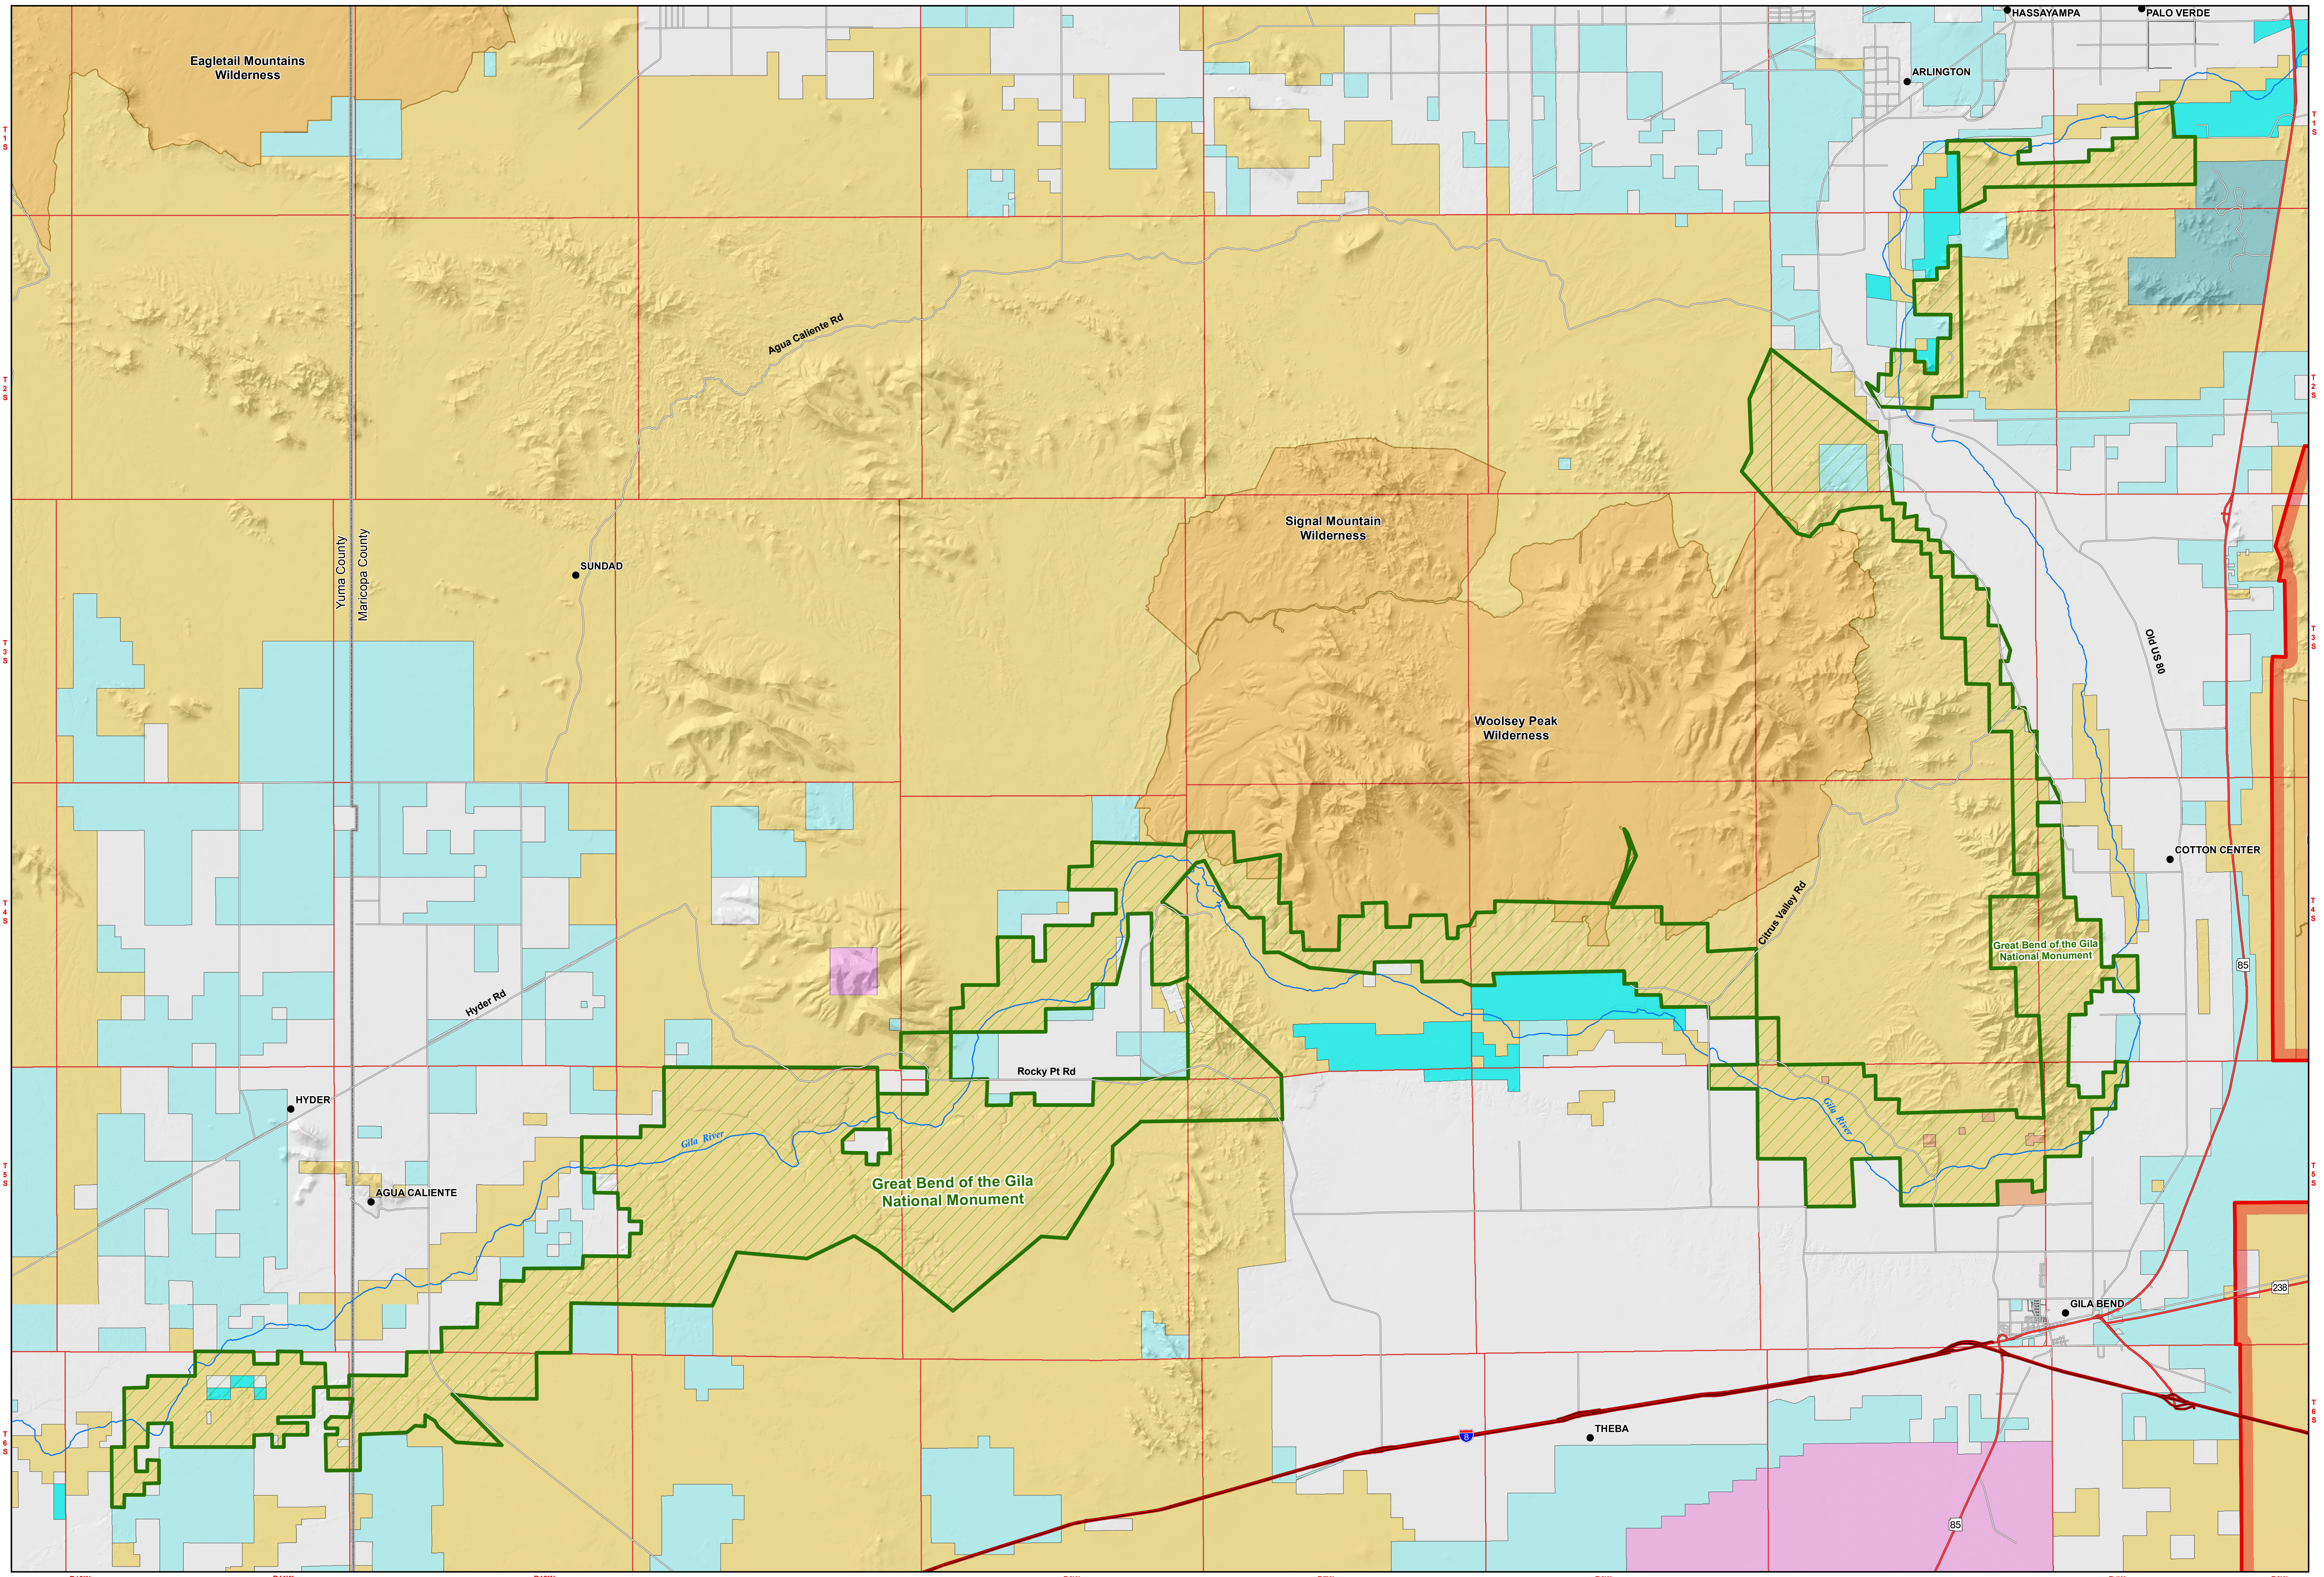

Great Bend of the Gila National Monument

March 6, 2013

This map prepared at the request of Representative Raúl Grijalva

Legend					
	Great Bend of the Gila National Monument (Proposed)		Tribal Lands		State Wildlife Area
	Sonoran Desert National Monument		Private Lands		DOD
	Bureau of Land Management (BLM)		State Lands		Bureau of Reclamation (BOR)
	BLM Wilderness Area		City, State, County Parks		County Lands

United States Department of the Interior
Bureau of Land Management
Arizona State Office
Map created on March 6, 2013

This map intended to be printed at 34 x 44 inches